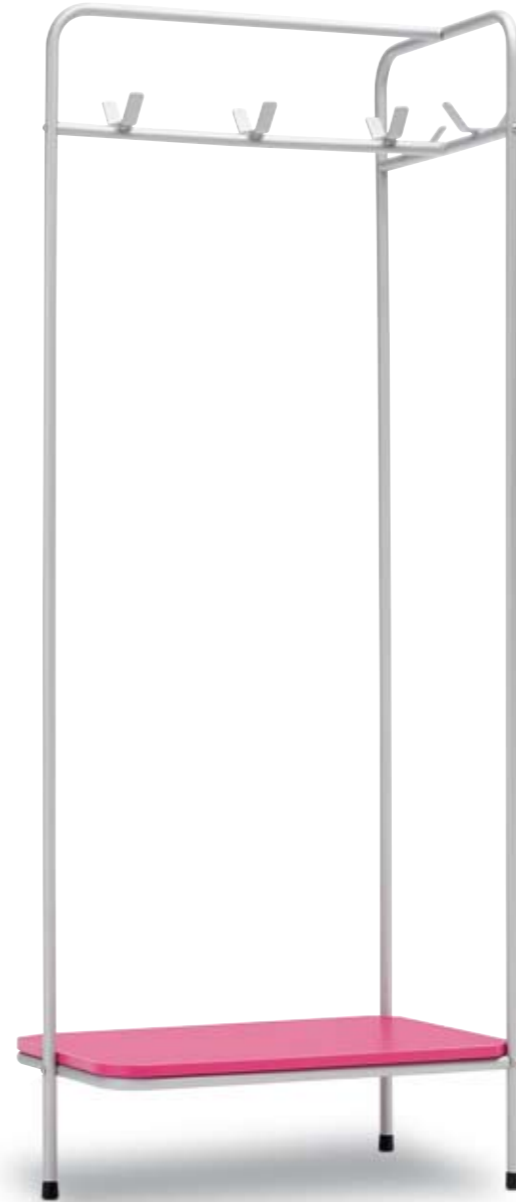

porte-manteaux / clothe racks / garderobe
percheros

tip